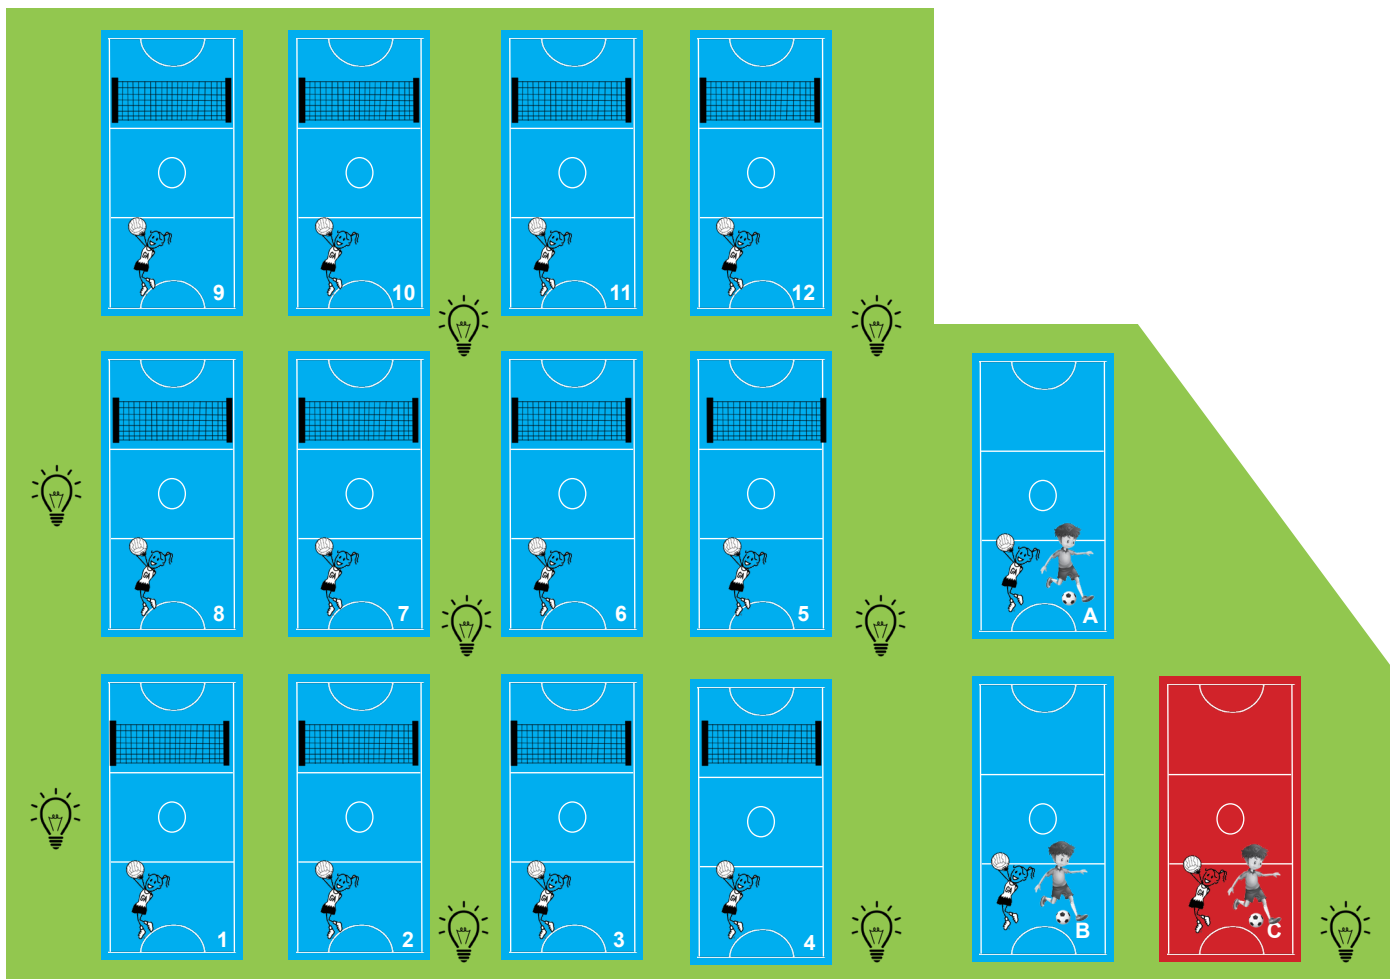

# WINDMILL PARK COURT LAYOUT

- Evacuation Court 
- Tennis Nets 
- Junior Netball 
- Toilets 
- Kokkino Cafe 
- First Aid 
- Futsal 