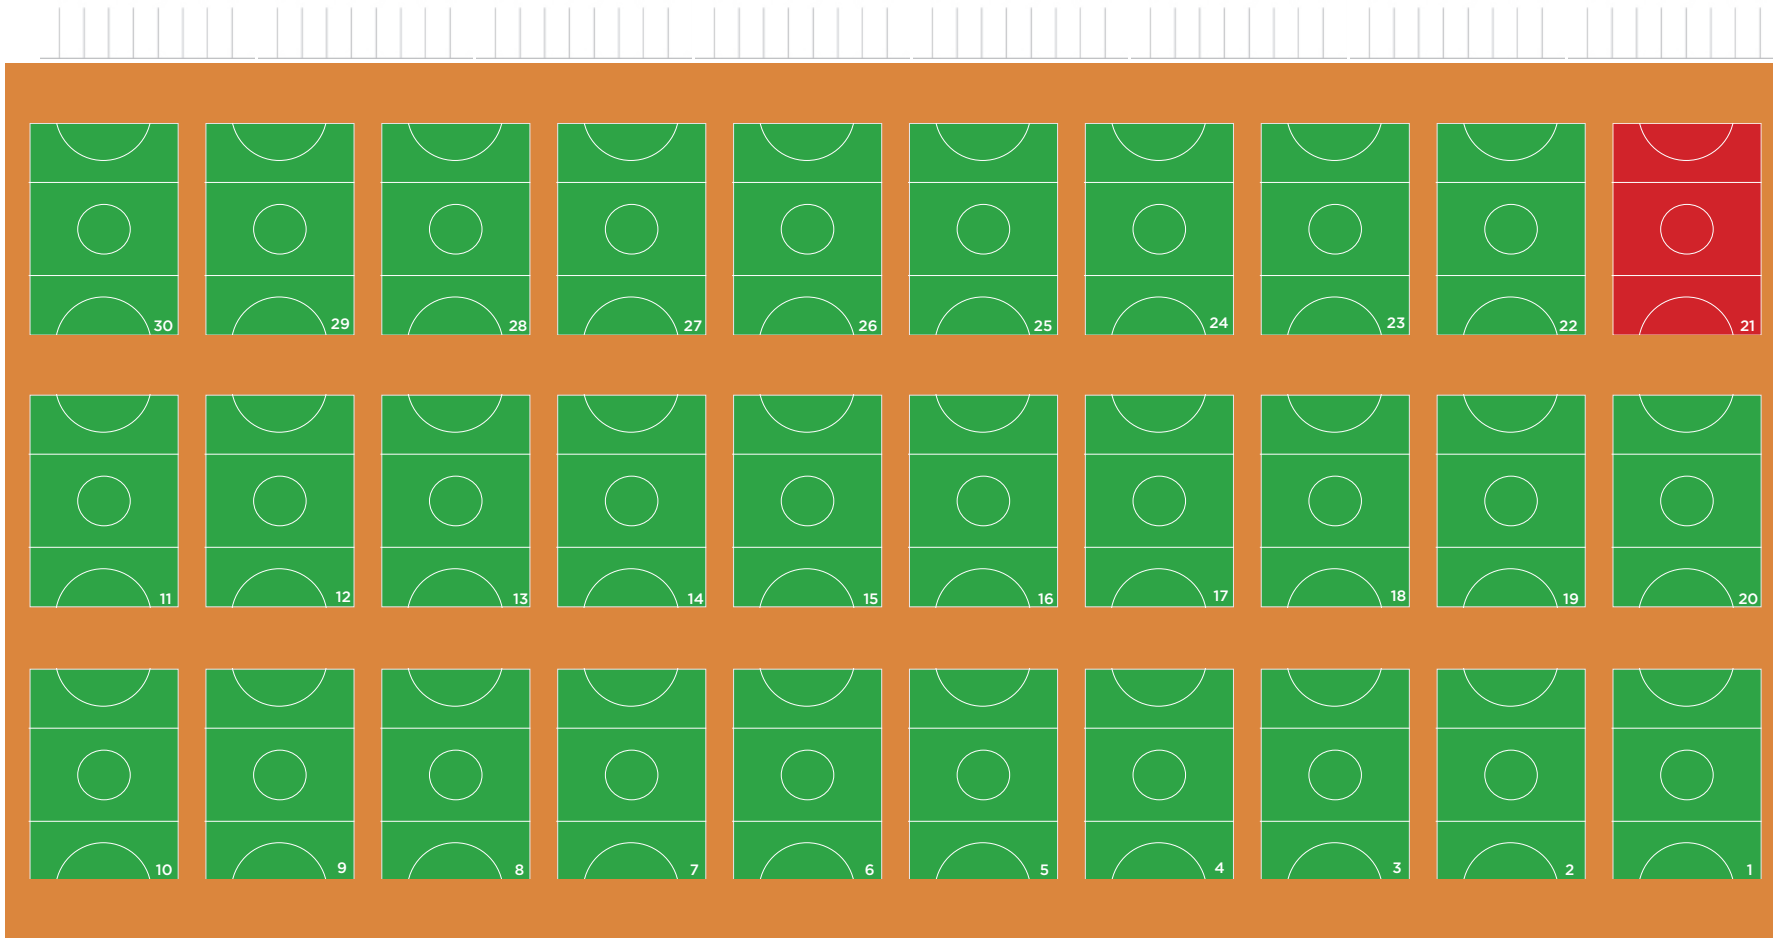

Auckland Netball Court Layout

CARPARK
CARPARK
CARPARK

- 1 Control Room
- 2 Reception
- 3 Cafe
- 4 Lift
- 5 Physio
- 6 Officials Room
- 7 Function Room
- ↓ Lower Court Access
- Evacuation Court