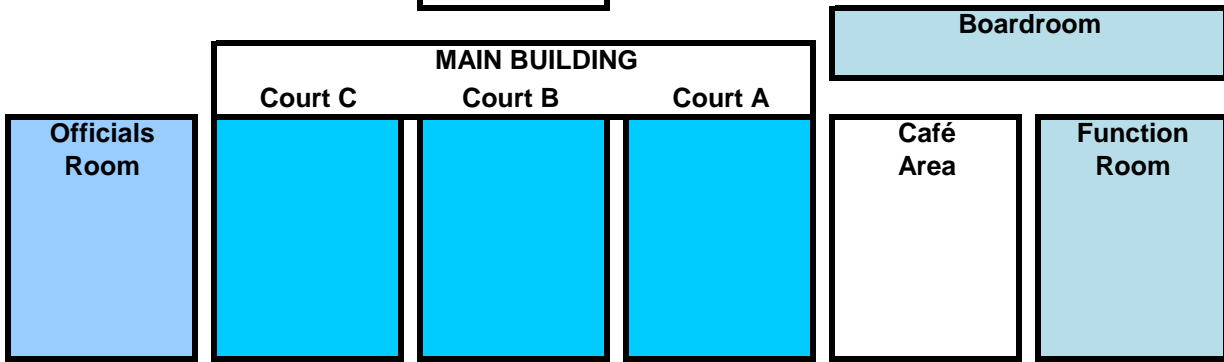

AUCKLAND NETBALL COURT LAYOUT

T
O
I
L
E
T
S

C
A
R
P
A
R
K

CONTROL ROOM

- Evacuation Court
- Tennis
- Rubberised

SOUTHERN CARPARK