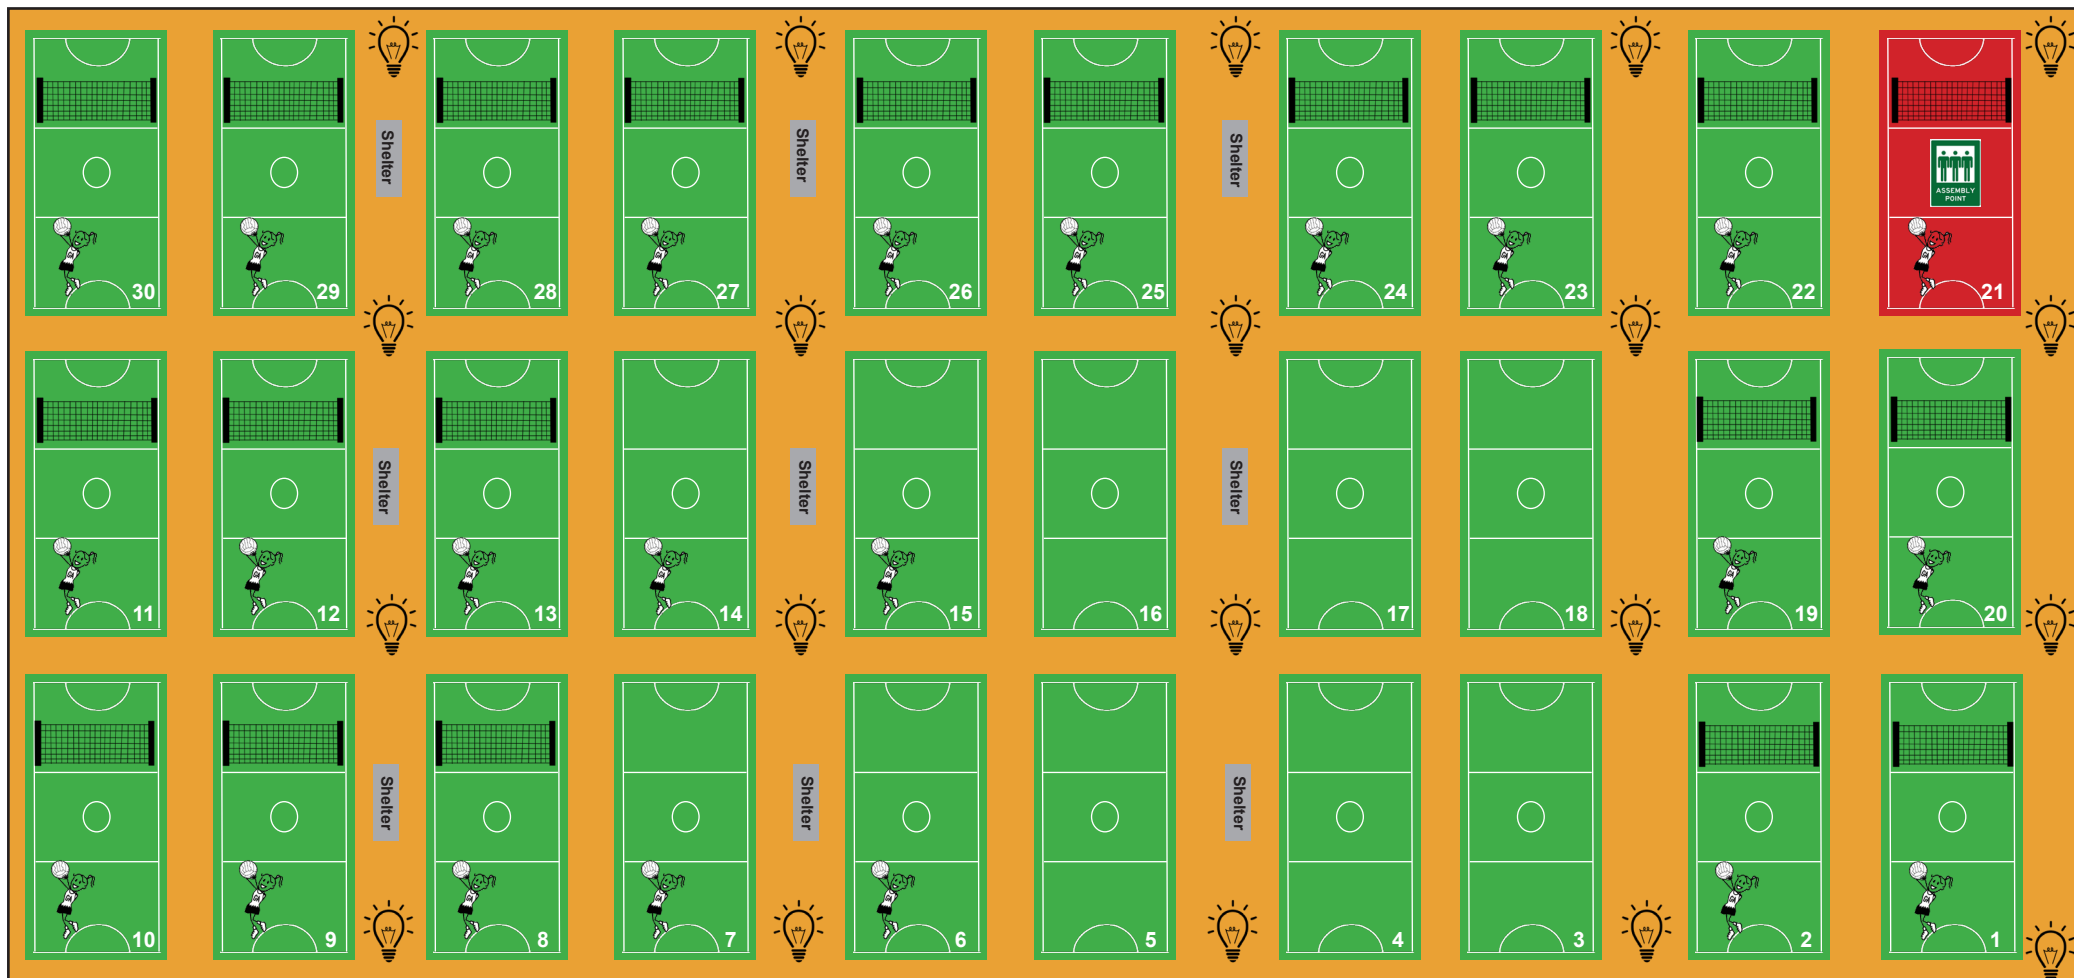

AUCKLAND NETBALL COURT LAYOUT

NORTHERN CARPARK

Evacuation Court

Tennis Nets

Junior Netball

Toilets

Kokkino Cafe

First Aid

Physio

Control Room

SOUTHERN CARPARK